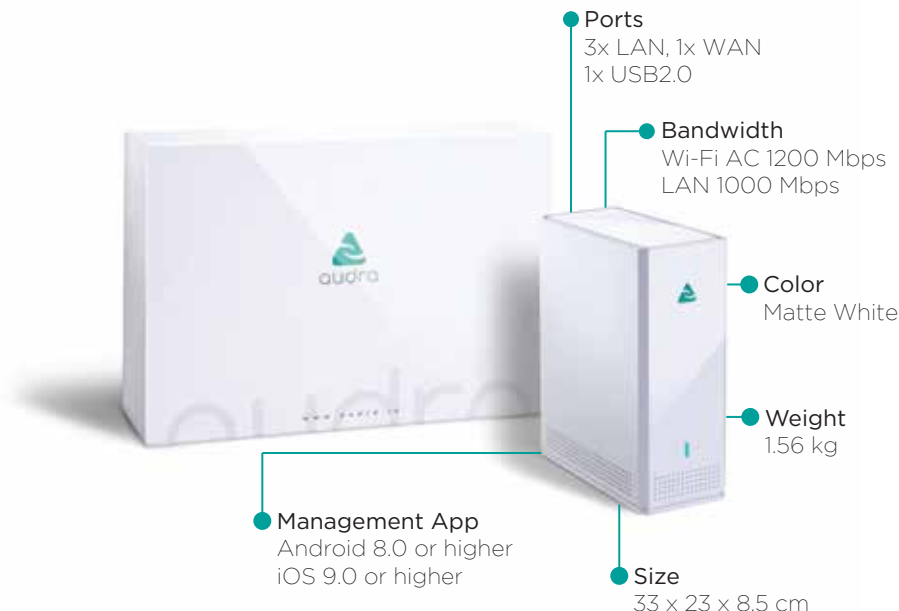

HARDWARE SPECIFICATIONS

HARDWARE	
Main chipset	Realtek RTL8197FH + RTL8812BRH + RTL8367RB
RAM	128MB
FLASH	16MB
Interface	WAN Port - 1*10/100/1000Mbps (BLUE) LAN Port - 3*10/100/1000Mbps (YELLOW) WLAN - 802.11ac/b/g/n Dual Band
Antennas	Built in 5dBi high gain omni antennas (INTERNAL)
Data Rate	1200Mbps (2.4GHz / 300Mbps + 5GHz / 867Mbps)
Frequency	2.4GHz: 2400MHz - 2484MHz 5.8GHz: 5725MHz - 5975MHz
Power consumption	<16W

SOFTWARE SPECIFICATIONS

SOFTWARE	
WAN	PPPoE, Dynamic IP, Static IP, NAT
DHCP	Server (Static and Dynamic Assignment), Client
OS	Audra-Home-WiFi (Powered by Audra Cloud AI, based on RealTek SDK V-4)
Control Features	Rule Assignment on Individual or Group, Site and Category Blocking, Whitelisting, Time Quota Based Blocking, Usage Time Controlling
Security Features	DDoS, Port Forwarding, Spam-Guard, Malware, Adware Protection
OTHER INFORMATION	
Work Environments	Working Temperature: -30°C to 50°C Storage Temperature: -40°C to 70°C Humidity: 5% ~ 95% (Non-condensing)
Other Accessories	Power adapter (DC-12V, 1.5A), Ethernet cable, User Manual